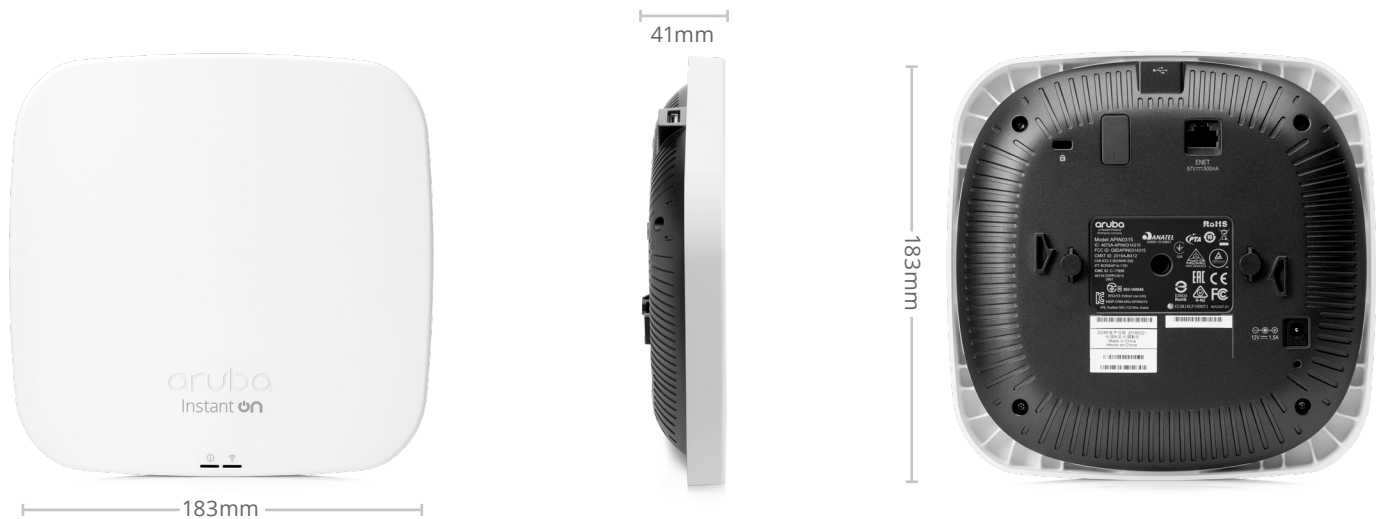

TECHNICAL SPECIFICATIONS

IN THE BOX

Aruba Instant On AP15 Indoor Access Point
Aruba Instant On AP15 Quick Start guide
Ceiling rail mount clip
Solid surface mount clip
Ethernet Cable

RADIOS

Dual Radio for simultaneous dual-band operation

5 GHz 802.11ac 4x4 MIMO for up to 1,733 Mbps wireless data rate, with Multi User MIMO support (Wi-Fi 5)

2.4 GHz 802.11n 2x2 MIMO for up to 300 Mbps wireless data rate (Wi-Fi 4)

INTERFACES

Uplink Gigabit Ethernet port, with PoE-in support (802.3af)

DC power connector (12V)

USB host interface (future use)

Bluetooth Low Energy (BLE) radio

LED status indicators (2)

Reset/LED control button

Kensington security slot

PHYSICAL SPECIFICATIONS

183mm x 183mm x 41mm, excluding mount accessories

Weight: 674g

POWER

Power over Ethernet (POE): 802.3af (class 3)

DC power (12V)

Note: Power sources are sold separately

ANTENNAS

Integrated downtilt omni-directional antennas with maximum individual antenna gain of 3.6dBi in 2.4GHz and 6.0dBi in 5GHz

MOUNTING

The access point ships with a (black) mount clip to attach to suspended ceiling rails, and a (white) mount clip to attach to solid surfaces (wall/ceiling)

COMPLIANCE AND SAFETY

UL2043 plenum rating

ENVIRONMENTAL & RELIABILITY

Operating Temperature: 0° C to +50° C (+32° F to +122° F)

Humidity: 5% to 93% non-condensing

MTBF: 916khrs (105yrs) at +25° C

INDUSTRY CERTIFICATIONS

UL 2043 plenum rating

EN 60601-1-1 and EN 60601-1-2 (for deployment in medical environments)

Wi-Fi Alliance certified (WFA) 802.11ac with Wave 2 (Wi-Fi 5), WPA2, WPA3, Enhanced Open (OWE)

MANAGEMENT OPTIONS

Instant On mobile application (Android & iOS)

Cloud Portal: [Portal.ArubaInstantOn.com](https://portal.arubainstanton.com)

WARRANTY & SUPPORT

Aruba Instant On 1 Year warranty with 24X7 phone support for first 90 days and chat support for the entire warranty period. Community support as long as you own the products